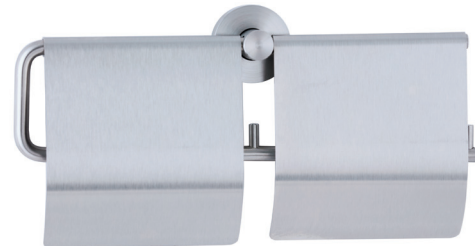

# Inspired by European aesthetics. Made to Bobrick standards.

This suite of products adds convenience and style to any restroom or toilet cubicle.

Featuring contemporary styling, the models share common elements like threaded escutcheons and post diameters to enhance their coordination.

Produced in satin-finish 304 stainless steel and designed to be vandal-resistant, these attractive pieces will maintain their beauty for years to come.

Beveled edges for design distinction

Lustrous satin finish

Continuity of diameter dimensions

Model	Description
B-541	Spare Toilet Roll Holder
B-542	Coat Hook
B-543	Toilet Tissue Dispenser
B-544	Toilet Brush Holder
B-545x18	Towel Bar, 457 mm
B-545x24	Towel Bar, 610 mm
New Models	
B-546	Toilet Tissue Dispenser with Hood
B-547	Double Toilet Tissue Dispenser
B-548	Double Toilet Tissue Dispenser with Hood
B-549	Double Coat Hook

**B-549**

**B-546**

Also available with bright-polished finish. Consult web site for model numbers and additional information.

**B-547**

**B-548**

Browse our full selection of stainless steel washroom accessories at [Bobrick.co.uk](http://Bobrick.co.uk)