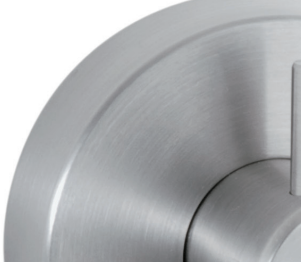

# Inspired by European aesthetics. Made to Bobrick standards.

This suite of products adds convenience and style to any restroom or toilet cubicle.

Featuring contemporary styling, the models share common elements like threaded escutcheons and post diameters to enhance their coordination.

Produced in satin-finish 304 stainless steel and designed to be vandal-resistant, these attractive pieces will maintain their beauty for years to come.

Beveled edges for design distinction

Lustrous satin finish

Continuity of diameter dimensions

Model	Description
B-541	Spare Toilet Roll Holder
B-542	Coat Hook
B-543	Toilet Tissue Dispenser
B-544	Toilet Brush Holder
B-545x18	Towel Bar, 457 mm
B-545x24	Towel Bar, 610 mm
New Models	
B-546	Toilet Tissue Dispenser with Hood
B-547	Double Toilet Tissue Dispenser
B-548	Double Toilet Tissue Dispenser with Hood
B-549	Double Coat Hook