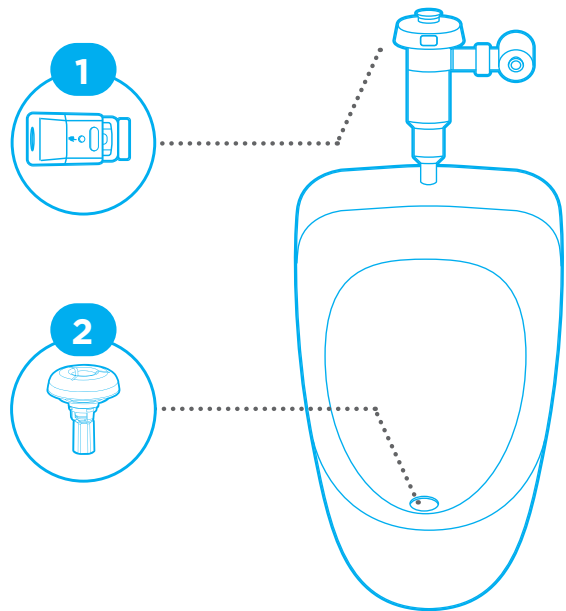

CONVERT TO CONSERVE

Two Steps to Touchless

Scan the QR code to view our 3 minute installation video

Requirements

Eligible urinals to convert must have: (1) a round drain, (2) side-mounted handle or sensor and (3) no standing water above the drain.

Tools

Only gloves, Allen wrench and collar wrench are needed.

Installation

Quickly install the actuator and cartridge in under 30 minutes.

1. Actuator Installation

Easily replace traditional manual handle with the SMART time activated actuator. Actuator has a preset flush setting along with four programmable options.

2. Cartridge Installation

Simply insert replaceable FALCON RetroFit Cartridge into drain. Multiple snap on caps provided.

FALCON RetroFit Cartridge

For easy serviceability, cartridge visually indicates to janitorial staff that replacement is needed when the blue enzyme filling in the key-ring cavity becomes transparent.